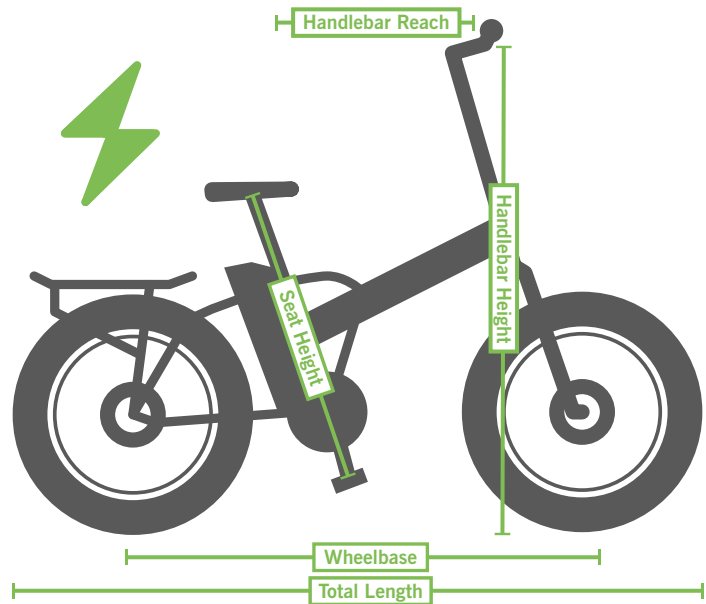

MINI FOLDING EBIKE FATBIKE

specification and sizing

Recommended Rider Height

5'4 - 6'2
163 cm - 188 cm

Frame Size

17" (unisex medium)

Handlebar Height

1160 mm - 1220 mm

Handlebar Reach

450 mm

Seat Height

780 mm - 1050 mm

Total Length

1745 mm

Wheelbase

1100 mm

Dropout Width

Front: 140 mm
Rear: 190 mm

Headtube

120 mm

Chainstay

475 mm

Handlebar Width

630 mm

Crank Length

170 mm

Bike Weight

28.9 kg (including battery)

Payload Capacity

130 kg

Charging Time

2-4 Hours