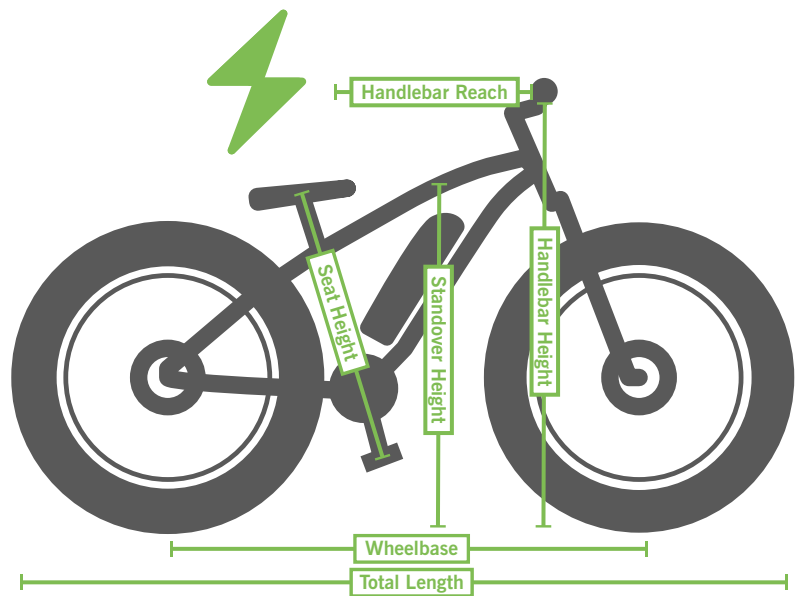

Mountain eBike FATBIKE 18" (RS1)

specification and sizing

Recommended Rider Heights

5'4" - 6'0"+
163 cm - 182 cm

Frame Size

18" (unisex medium)

Handlebar Height

1248 mm (option to extend)

Handlebar Reach

535 mm (option to extend)

Seat Height

711 mm - 927 mm
(option to extend,
measured from bottom
of the pedal stroke)

Tyre Size

26" x 4"

Cassette/Freewheel

Shimano TZ21, 7 speed, 14-28t

Bottom Bracket

Sealed bearing,
120 mm x 175 mm

Chain

KMC 7 speed

Standover Height

775 mm

Total Length

1896 mm

Wheelbase

1150 mm

Dropout Width

Front: 135 mm
Rear: 190 mm

Top Tube Length (effective)

575 mm

Chainset

Steel, 24/34/42t,
170 mm