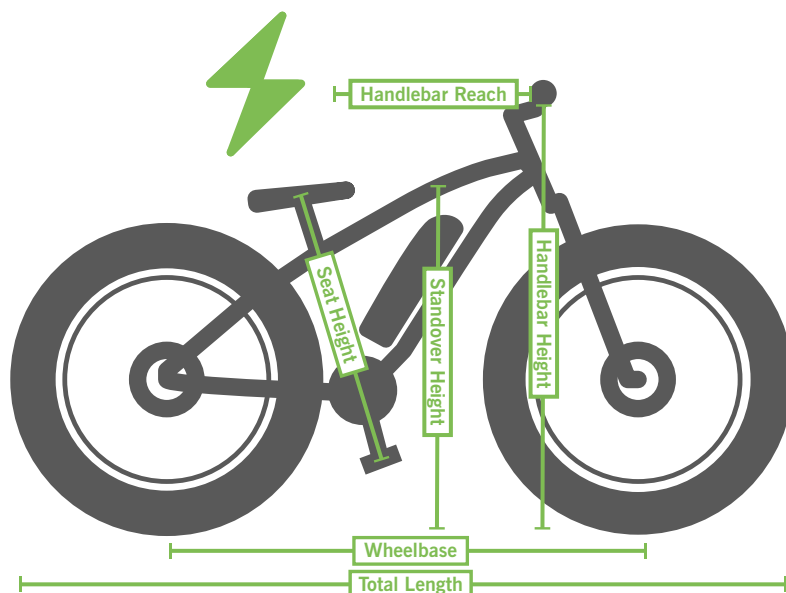

Mountain eBike FATBIKE 18" (RS)

specification and sizing

Recommended Rider Heights

5'4" - 6'0"+
163 cm - 182 cm

Frame Size

18" (unisex medium)

Handlebar Height

1248 mm (option to extend)

Handlebar Reach

535 mm (option to extend)

Seat Height

711 mm - 927 mm
(option to extend,
measured from bottom
of the pedal stroke)

Tyre Size

26" x 4"

Cassette/Freewheel

Shimano TZ21, 7 speed, 14-28t

Wheelbase

1150 mm

Dropout Width

Front: 135 mm
Rear: 190 mm

Top Tube Length (effective)

575 mm

Chainset

Steel, 24/34/42t,
170 mm

Removable Battery

Yes

Distance Per Charge

Up to 40 miles

Battery

540 WH Lithium-Ion Battery

Rims

Alloy double wall