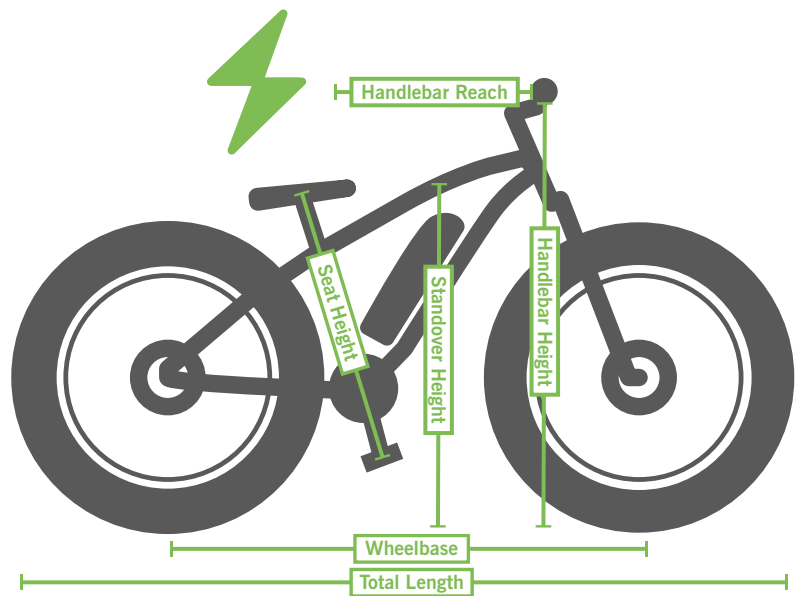

Mountain eBike FATBIKE 18" (RS2)

specification and sizing

Recommended Rider Heights

5'4" - 6'0"+
163 cm - 182 cm

Frame Size

18" (unisex medium)

Handlebar Height

1248 mm (option to extend)

Handlebar Reach

535 mm (option to extend)

Seat Height

711 mm - 927 mm
(option to extend,
measured from bottom
of the pedal stroke)

Tyre Size

26" x 4"

Cassette/Freewheel

Shimano TZ21, 7 speed, 14-28t

Wheelbase

1150 mm

Dropout Width

Front: 135 mm
Rear: 190 mm

Top Tube Length (effective)

575 mm

Chainset

Steel, 24/34/42t,
170 mm

Wheel Size

26"